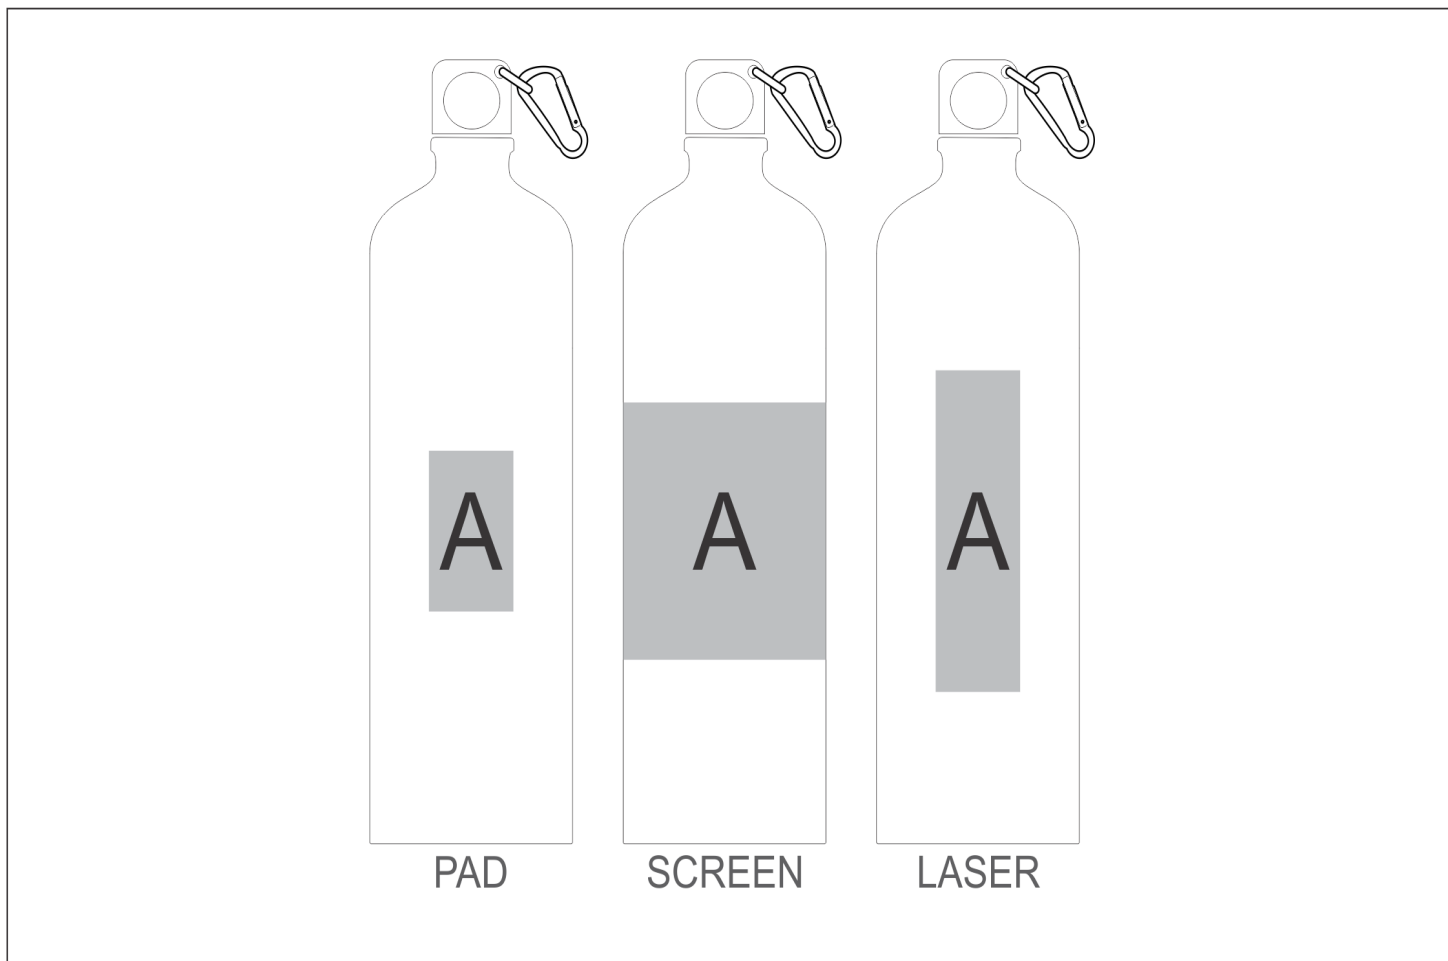

DR-AM-235-B

Katana Aluminium Water Bottle - 1 Litre

Need to know:

Includes 1-Colour, 1-Position Screen Wrap (setup fees apply)

- Laser Colour: White

Branding Options:

Position	Branding Method (Branding Code)	No. of Colours	Dimension
A	Pad Printing (PC)	2 Colours	30mm wide x 50mm high
A	Screen Wrap (SW)	1 Colour	200mm wide x 80mm high
A	Laser Engraving (LB)	N/A	30mm wide x 100mm high